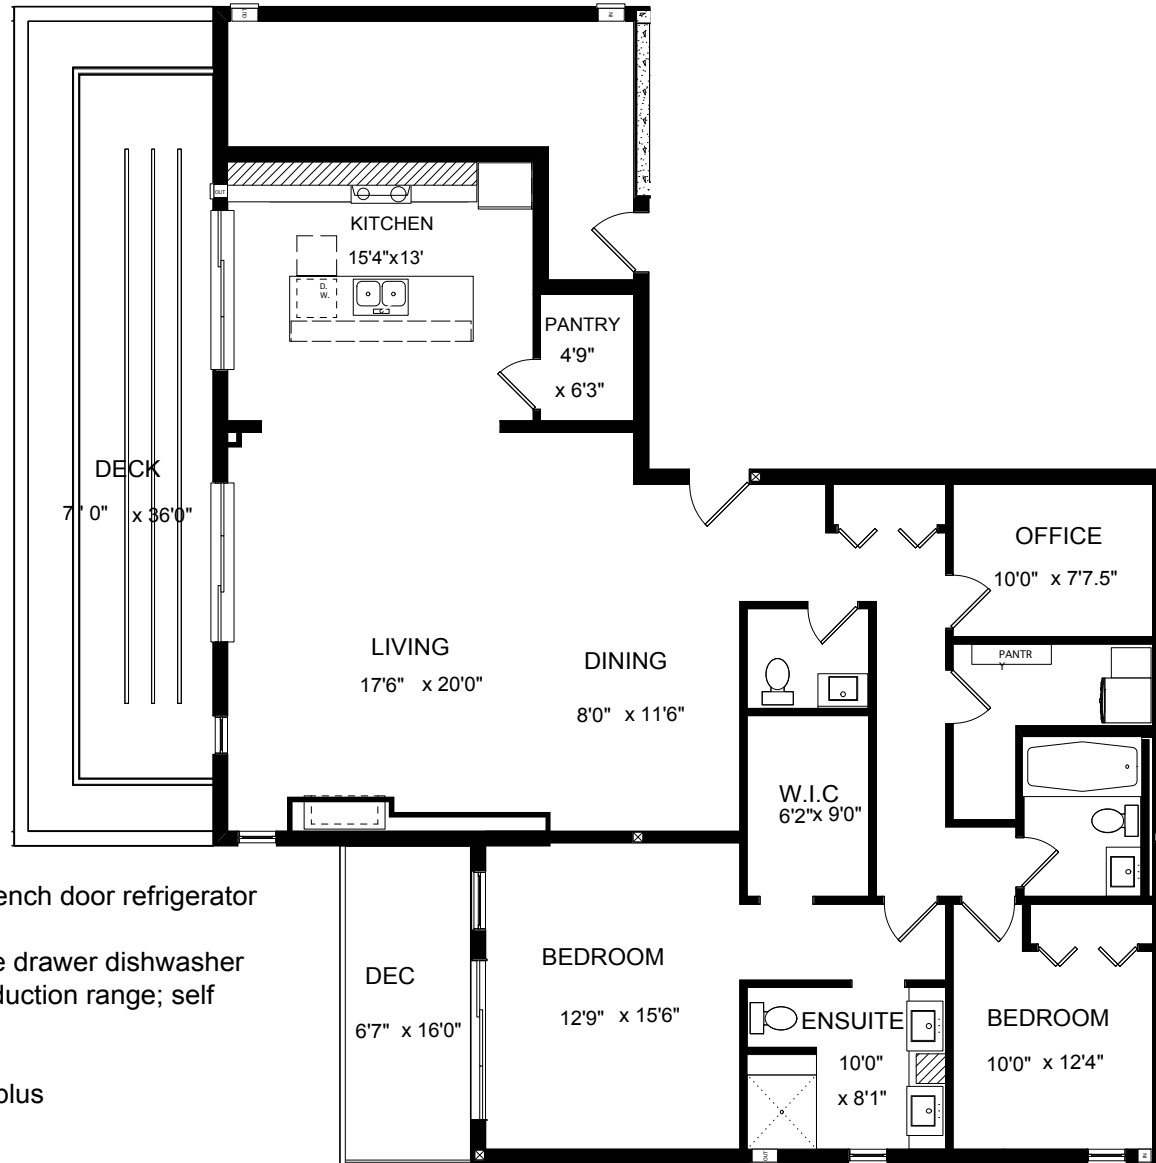

Plan H
 2 Bedroom + Office
 1645 sq.ft.

- Fisher & Paykel 36" French door refrigerator with ice maker
- Fisher & Paykel Double drawer dishwasher
- Fisher & Paykel 30" Induction range; self clean; convection oven
- Zephyr 30" Vent hood
- Panasonic Microwave plus
- Front Load Washer
- Matching Dryer