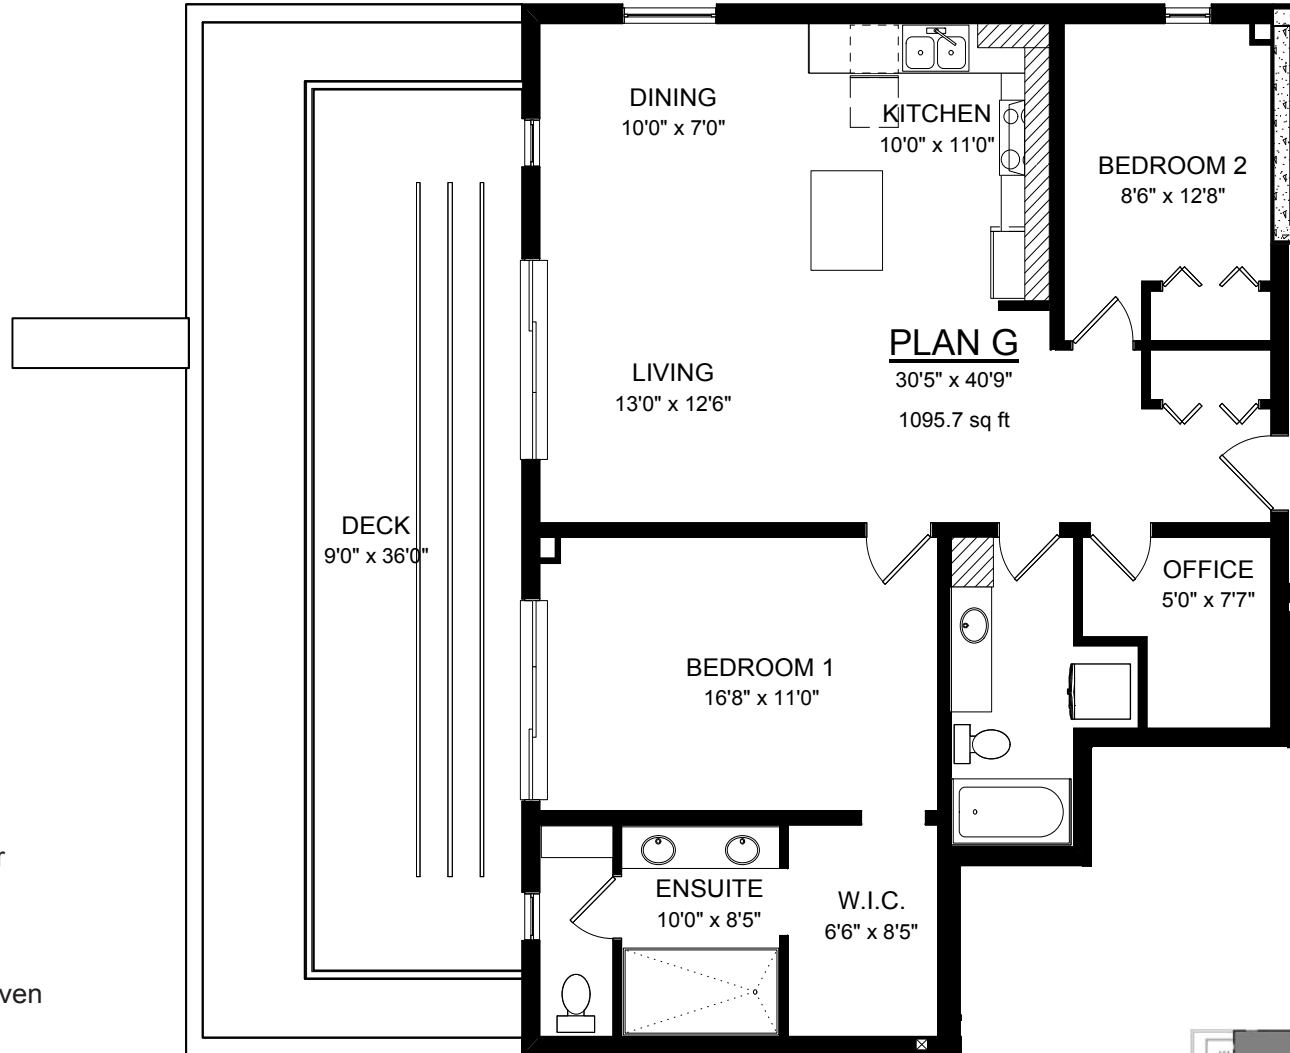

Plan G  
2 Bedroom  
1095 sq.ft.

- Fisher & Paykel 36" French door refrigerator with ice maker
- Fisher & Paykel Double drawer dishwasher
- Fisher & Paykel 30" Induction range; self clean; convection oven
- Fisher & Paykel Over-the-range microwave hood combo
- Front Load Washer
- Matching Dryer
- Movable Island

Floor 4