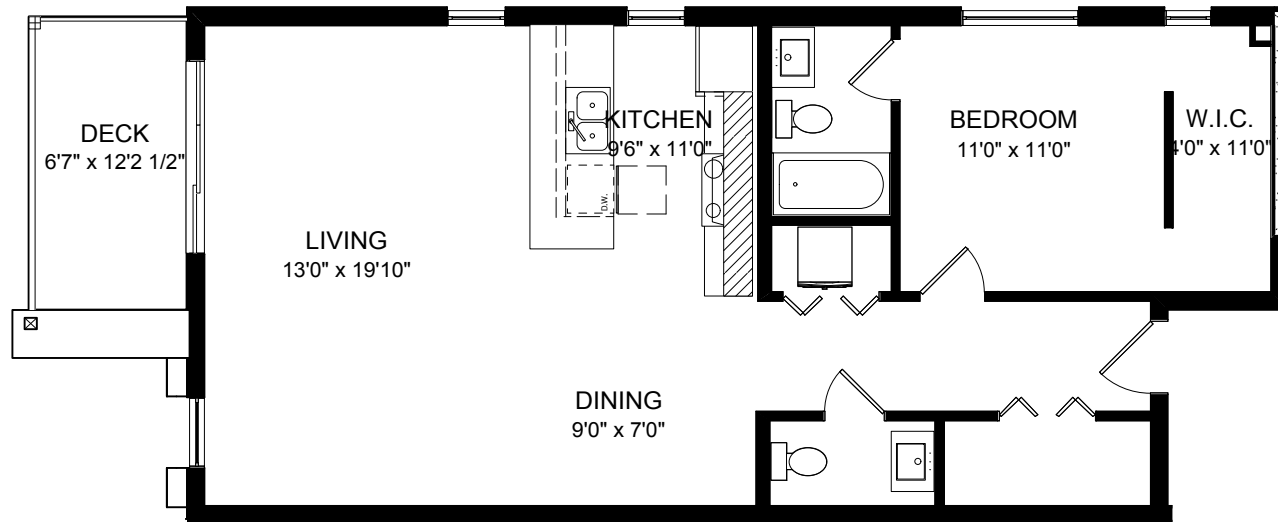

Plan F
1 Bedroom
844 sq.ft.

- Fisher & Paykel 36" French door refrigerator with ice maker
- Fisher & Paykel Double drawer dishwasher
- Fisher & Paykel 30" Induction range; self clean; convection oven
- Zephyr 30" Vent hood
- Panasonic Microwave plus
- Front Load Washer
- Matching Dryer

Floor 2-3