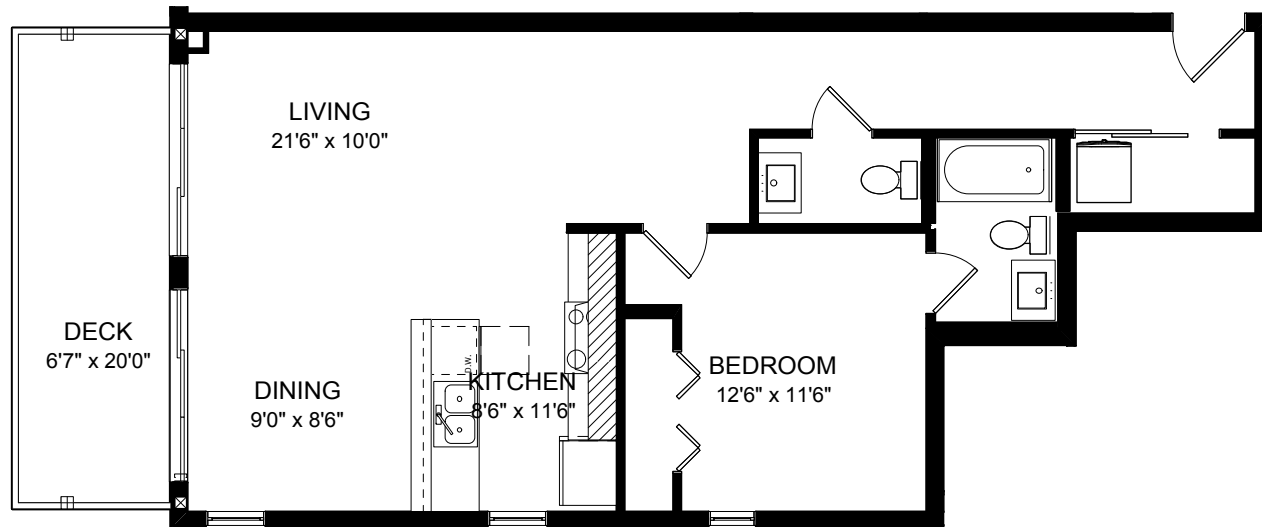

Plan E
1 Bedroom
745 sq.ft.

- Fisher & Paykel 36" French door refrigerator with ice maker
- Fisher & Paykel Double drawer dishwasher
- Fisher & Paykel 30" Induction range; self clean; convection oven
- Zephyr 30" Vent hood
- Panasonic Microwave plus
- Front Load Washer
- Matching Dryer

Floor 2-3