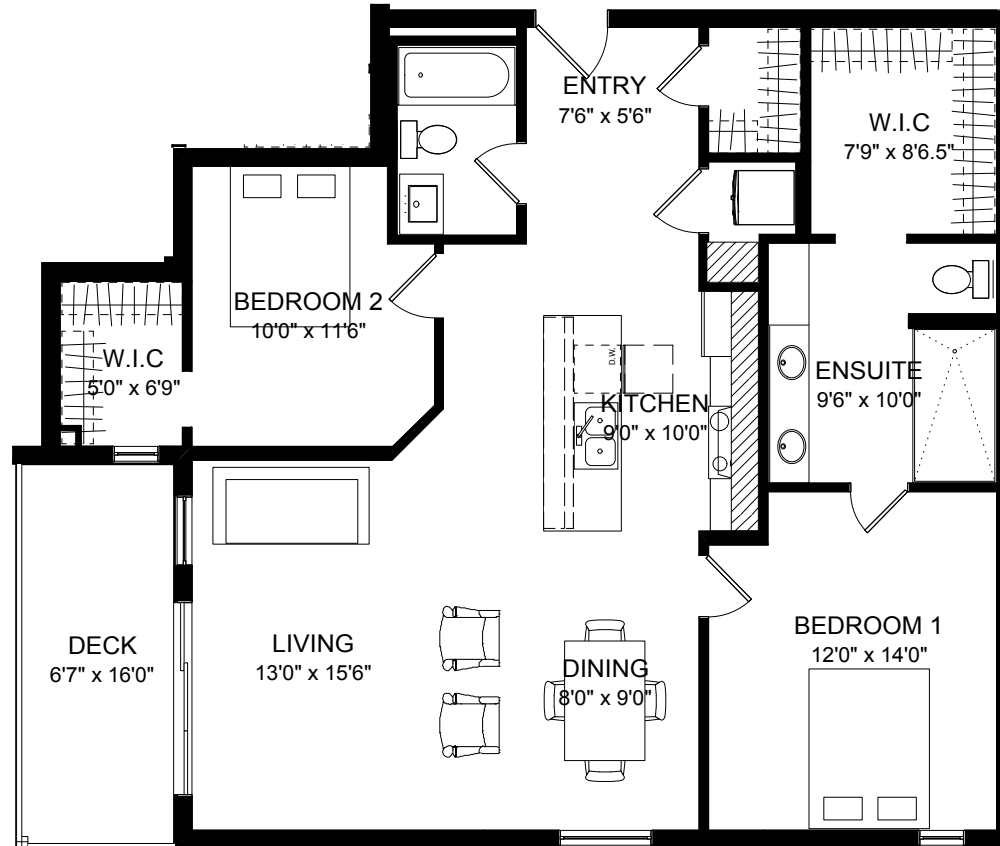

Plan D
2 Bedroom
1110 sq.ft

LUSSO

- Fisher & Paykel 36" French door refrigerator with ice maker
- Fisher & Paykel Double drawer dishwasher
- Fisher & Paykel 30" Induction range; self clean; convection oven
- Zephyr 30" Vent hood
- Panasonic Microwave plus
- Front Load Washer
- Matching Dryer

Floor 2-4