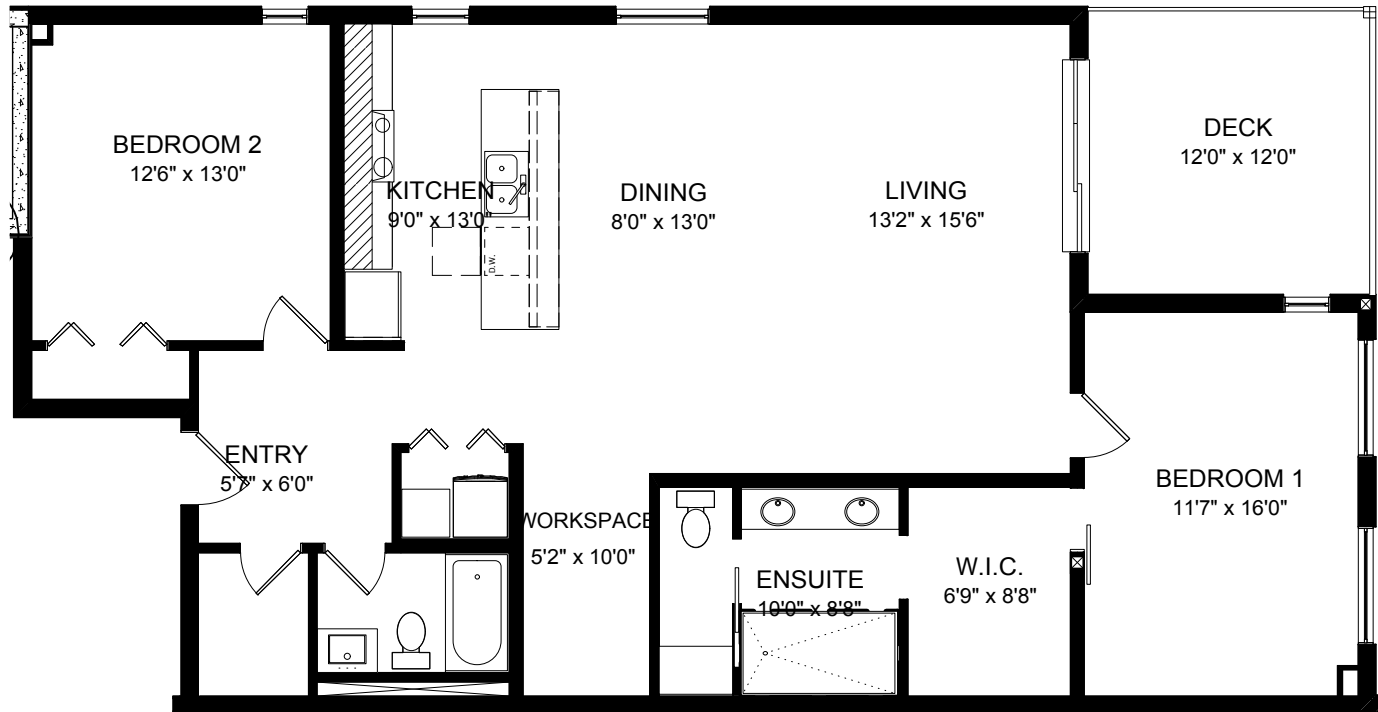

Plan C
2 Bedroom
1313 sq.ft.

- Fisher & Paykel 36" French door refrigerator with ice maker
- Fisher & Paykel Double drawer dishwasher
- Fisher & Paykel 30" Induction range; self clean; convection oven
- Zephyr 30" Vent hood
- Panasonic Microwave plus
- Front Load Washer
- Matching Dryer

Floor 1-5